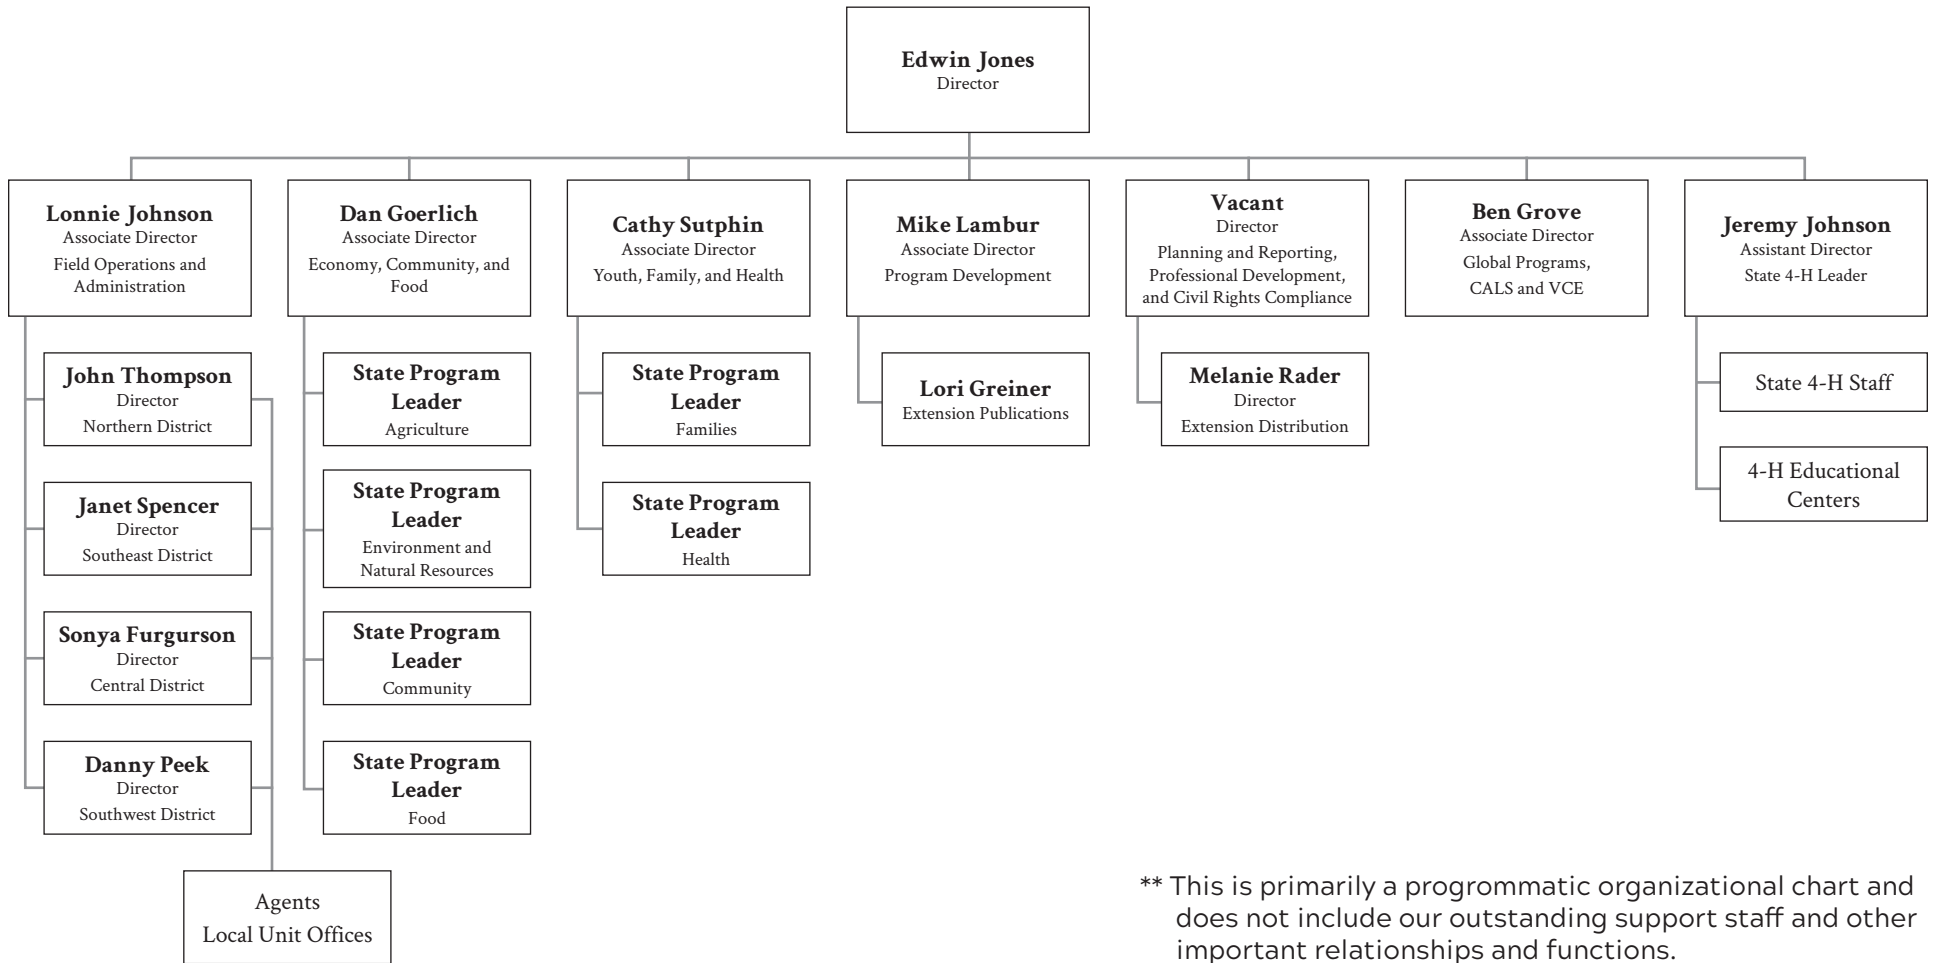

Virginia Tech

Virginia State University

Revised September 2020 · Publication 490-147

Virginia Cooperative Extension programs and employment are open to all, regardless of age, color, disability, gender, gender identity, gender expression, national origin, political affiliation, race, religion, sexual orientation, genetic information, veteran status, or any other basis protected by law. An equal opportunity/affirmative action employer. Issued in furtherance of Cooperative Extension work, Virginia Polytechnic Institute and State University, Virginia State University, and the U.S. Department of Agriculture cooperating. Edwin J. Jones, Director, Virginia Cooperative Extension, Virginia Tech, Blacksburg; M. Ray McKinnie, Administrator, 1890 Extension Program, Virginia State University, Petersburg

** This is primarily a programmatic organizational chart and does not include our outstanding support staff and other important relationships and functions.