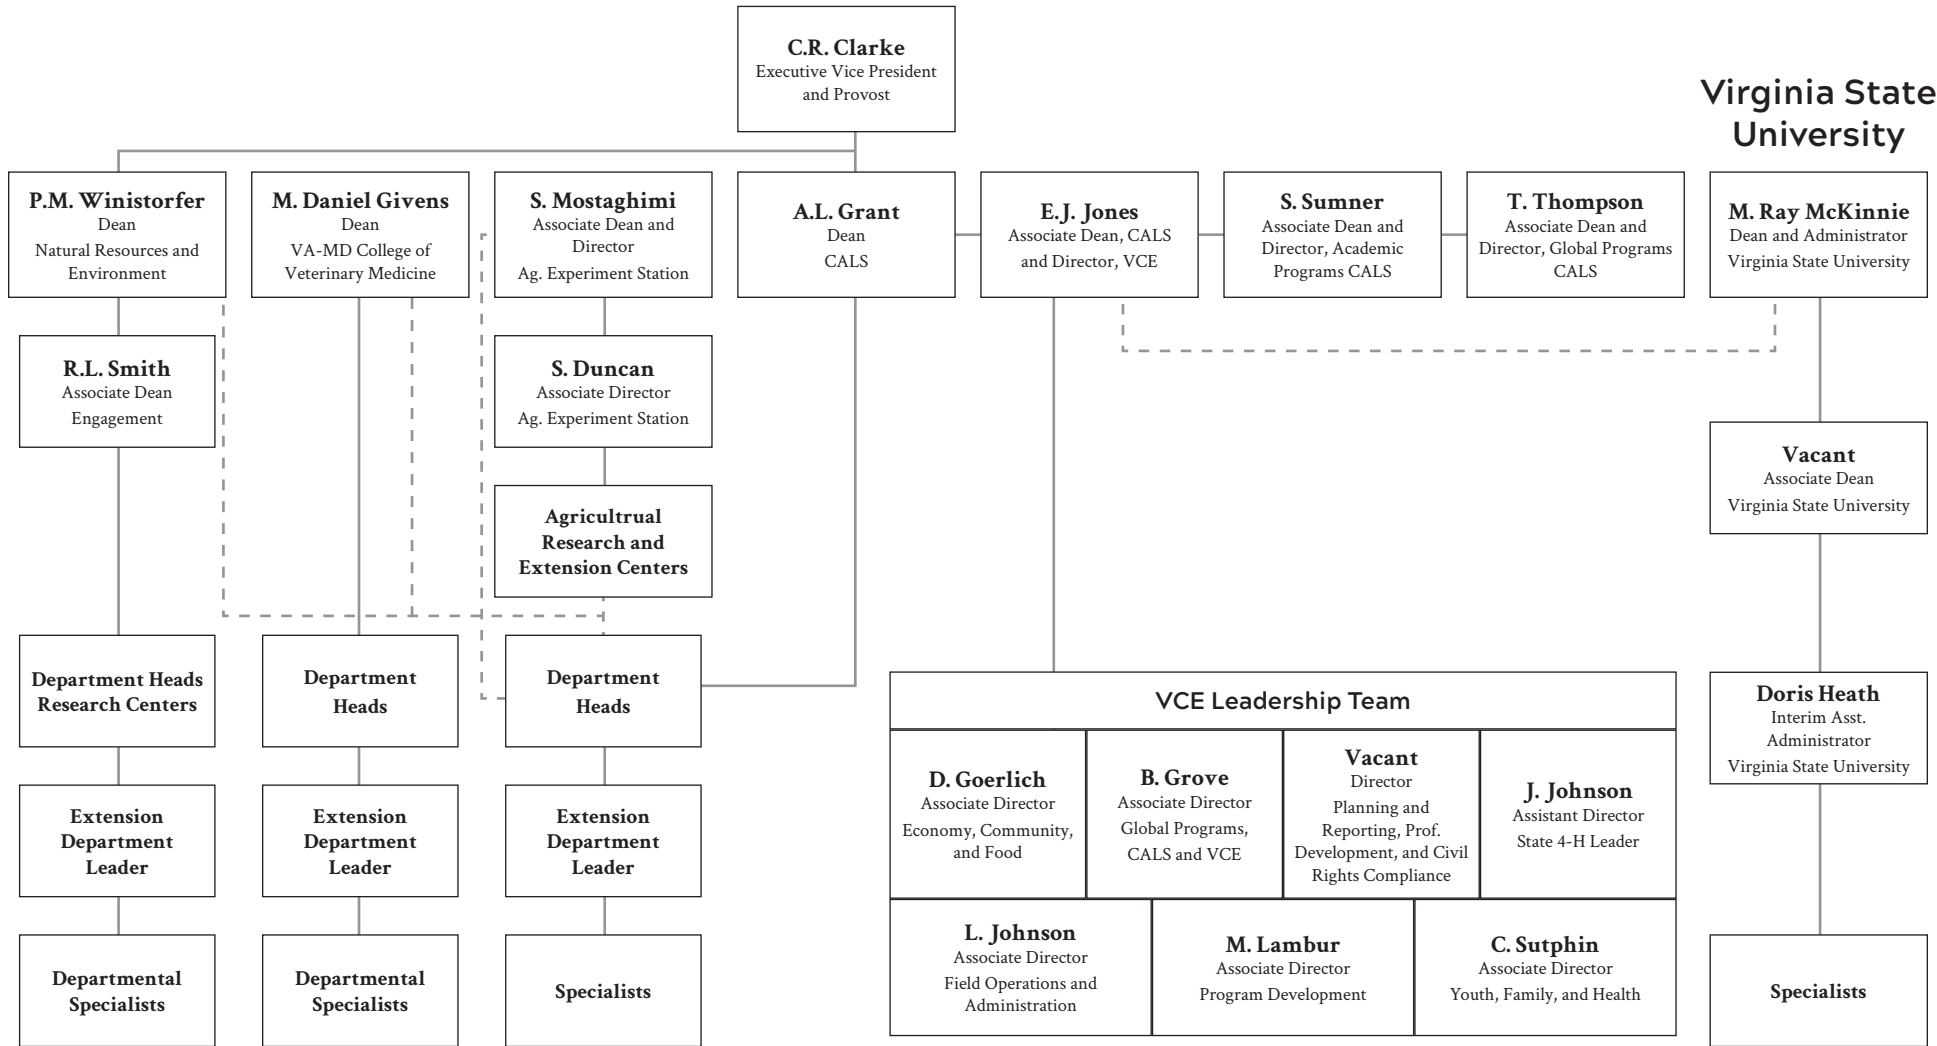

Virginia Tech

Virginia State University

Revised September 2020 · Publication 490-147

Virginia Cooperative Extension programs and employment are open to all, regardless of age, color, disability, gender, gender identity, gender expression, national origin, political affiliation, race, religion, sexual orientation, genetic information, veteran status, or any other basis protected by law. An equal opportunity/affirmative action employer. Issued in furtherance of Cooperative Extension work, Virginia Polytechnic Institute and State University, Virginia State University, and the U.S. Department of Agriculture cooperating. Edwin J. Jones, Director, Virginia Cooperative Extension, Virginia Tech, Blacksburg; M. Ray McKinnie, Administrator, 1890 Extension Program, Virginia State University, Petersburg

** This is primarily a programmatic organizational chart and does not include our outstanding support staff and other important relationships and functions.